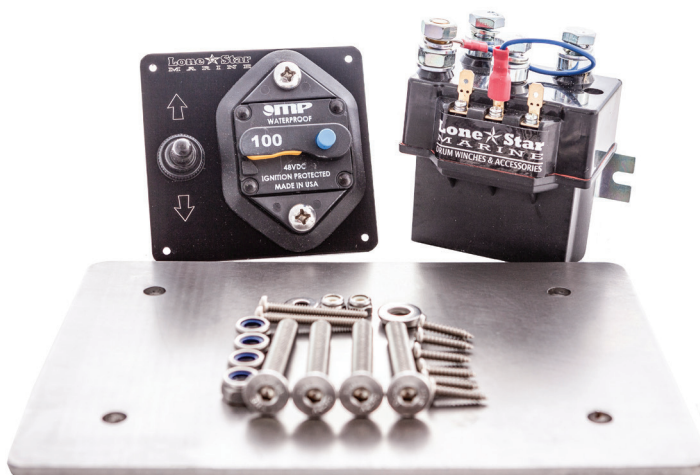

STANDARD WITH EVERY WINCH KIT

GX COMBO KITS

All GX combo kits include:

- Winch kit
- CR deck roller
- Rope and chain (Specify desired)
- 316 stainless steel D-shackle
- Chain guard
- Anchor swivel

GX1 combo kit

GX2 combo kit

GX3 combo kit

GX4 combo kit

*No combo kits available after the GX4 range